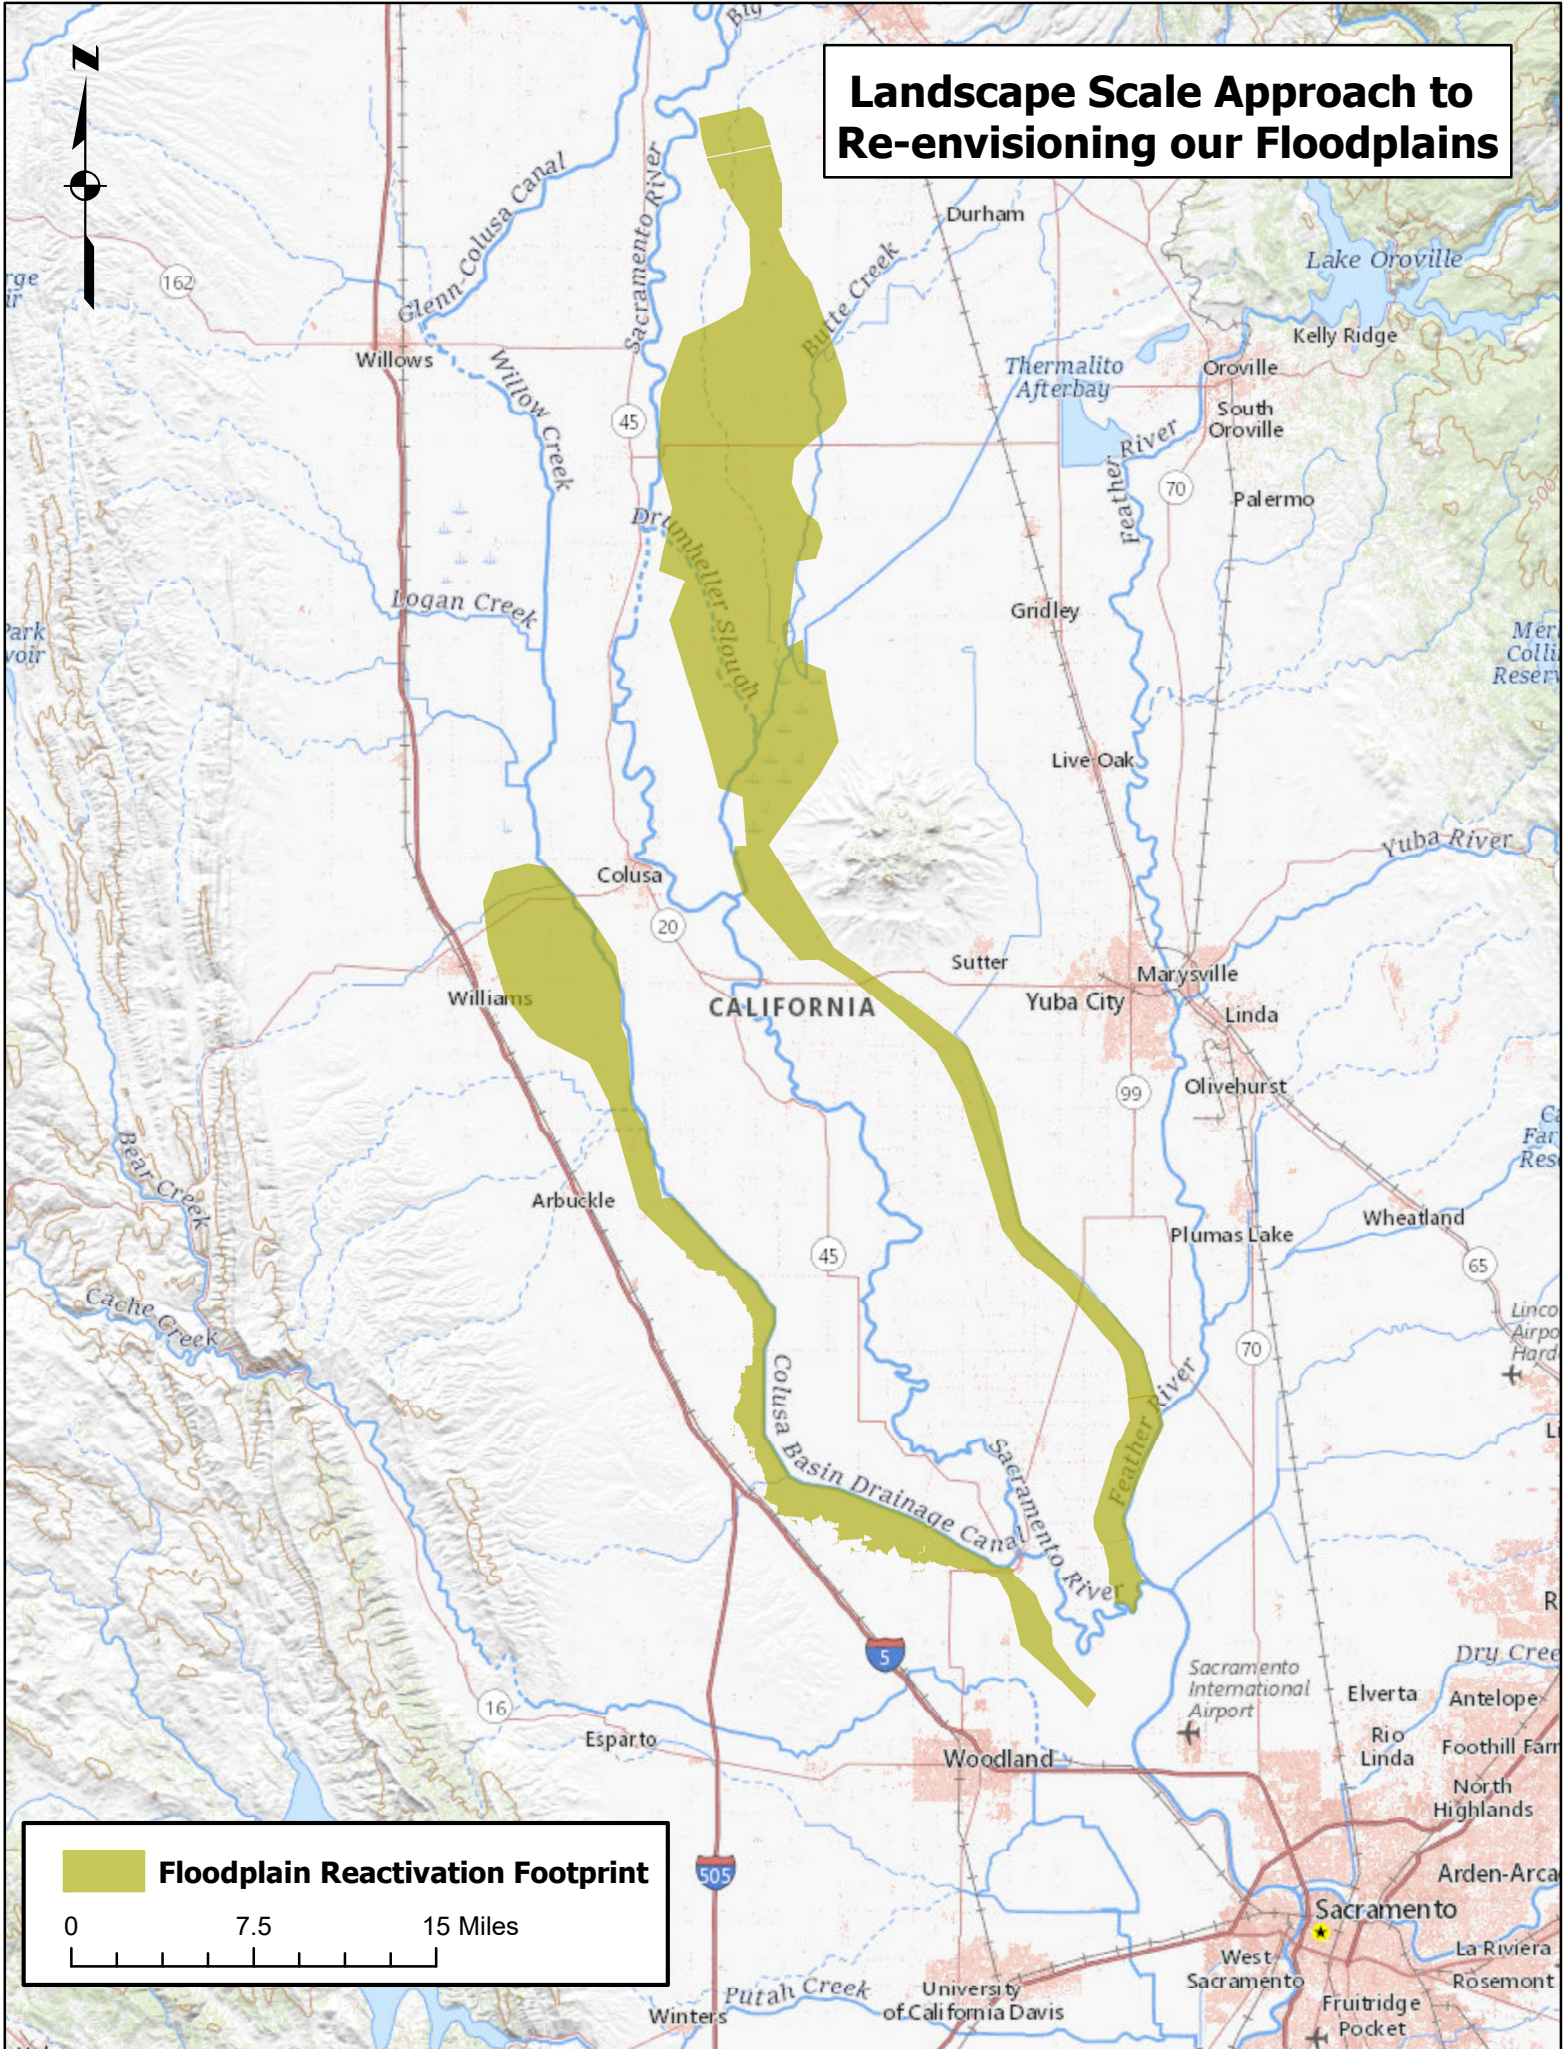

Landscape Scale Approach to Re-envisioning our Floodplains

Floodplain Reactivation Footprint

0 7.5 15 Miles