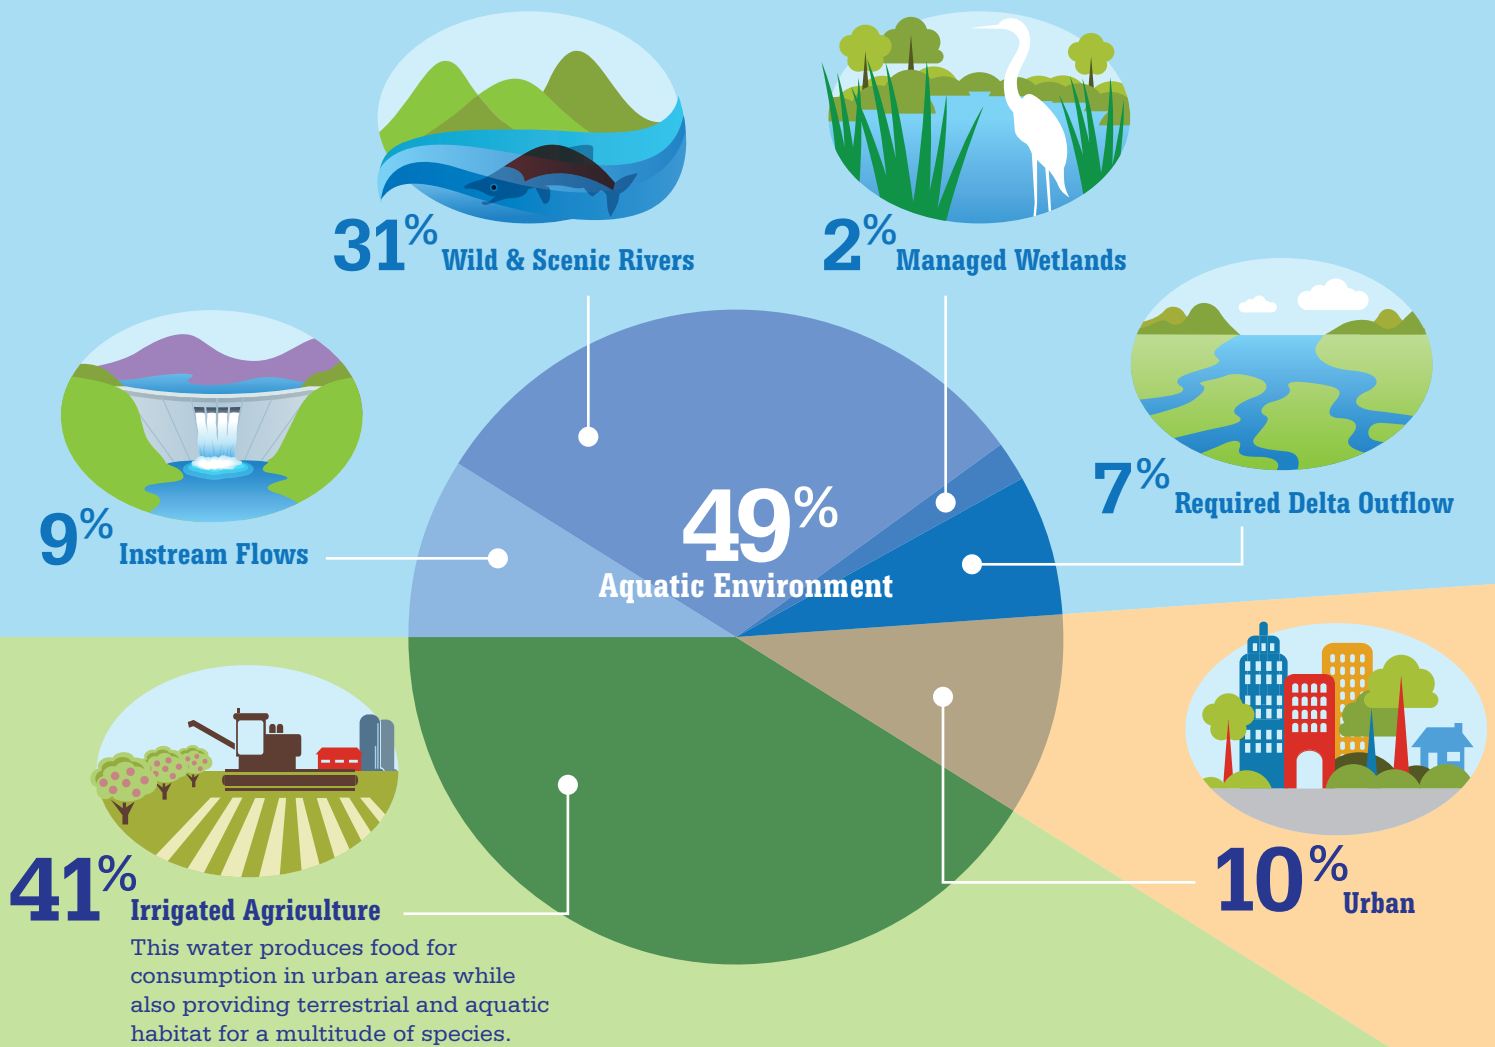

Water Use in California

The new edition of the California Water Plan (Bulletin 160-13) was recently finalized by the California Department of Water Resources, including information on statewide water use in an average water year. The chart below shows how applied water is used in California. Water is managed in California for each of these important beneficial uses, which provides the quality of life we expect.

In the Sacramento Valley, the applied water uses differ from the statewide figures. As the chart shows, water is managed for the mosaic of farms, refuges, fish and cities and rural communities.