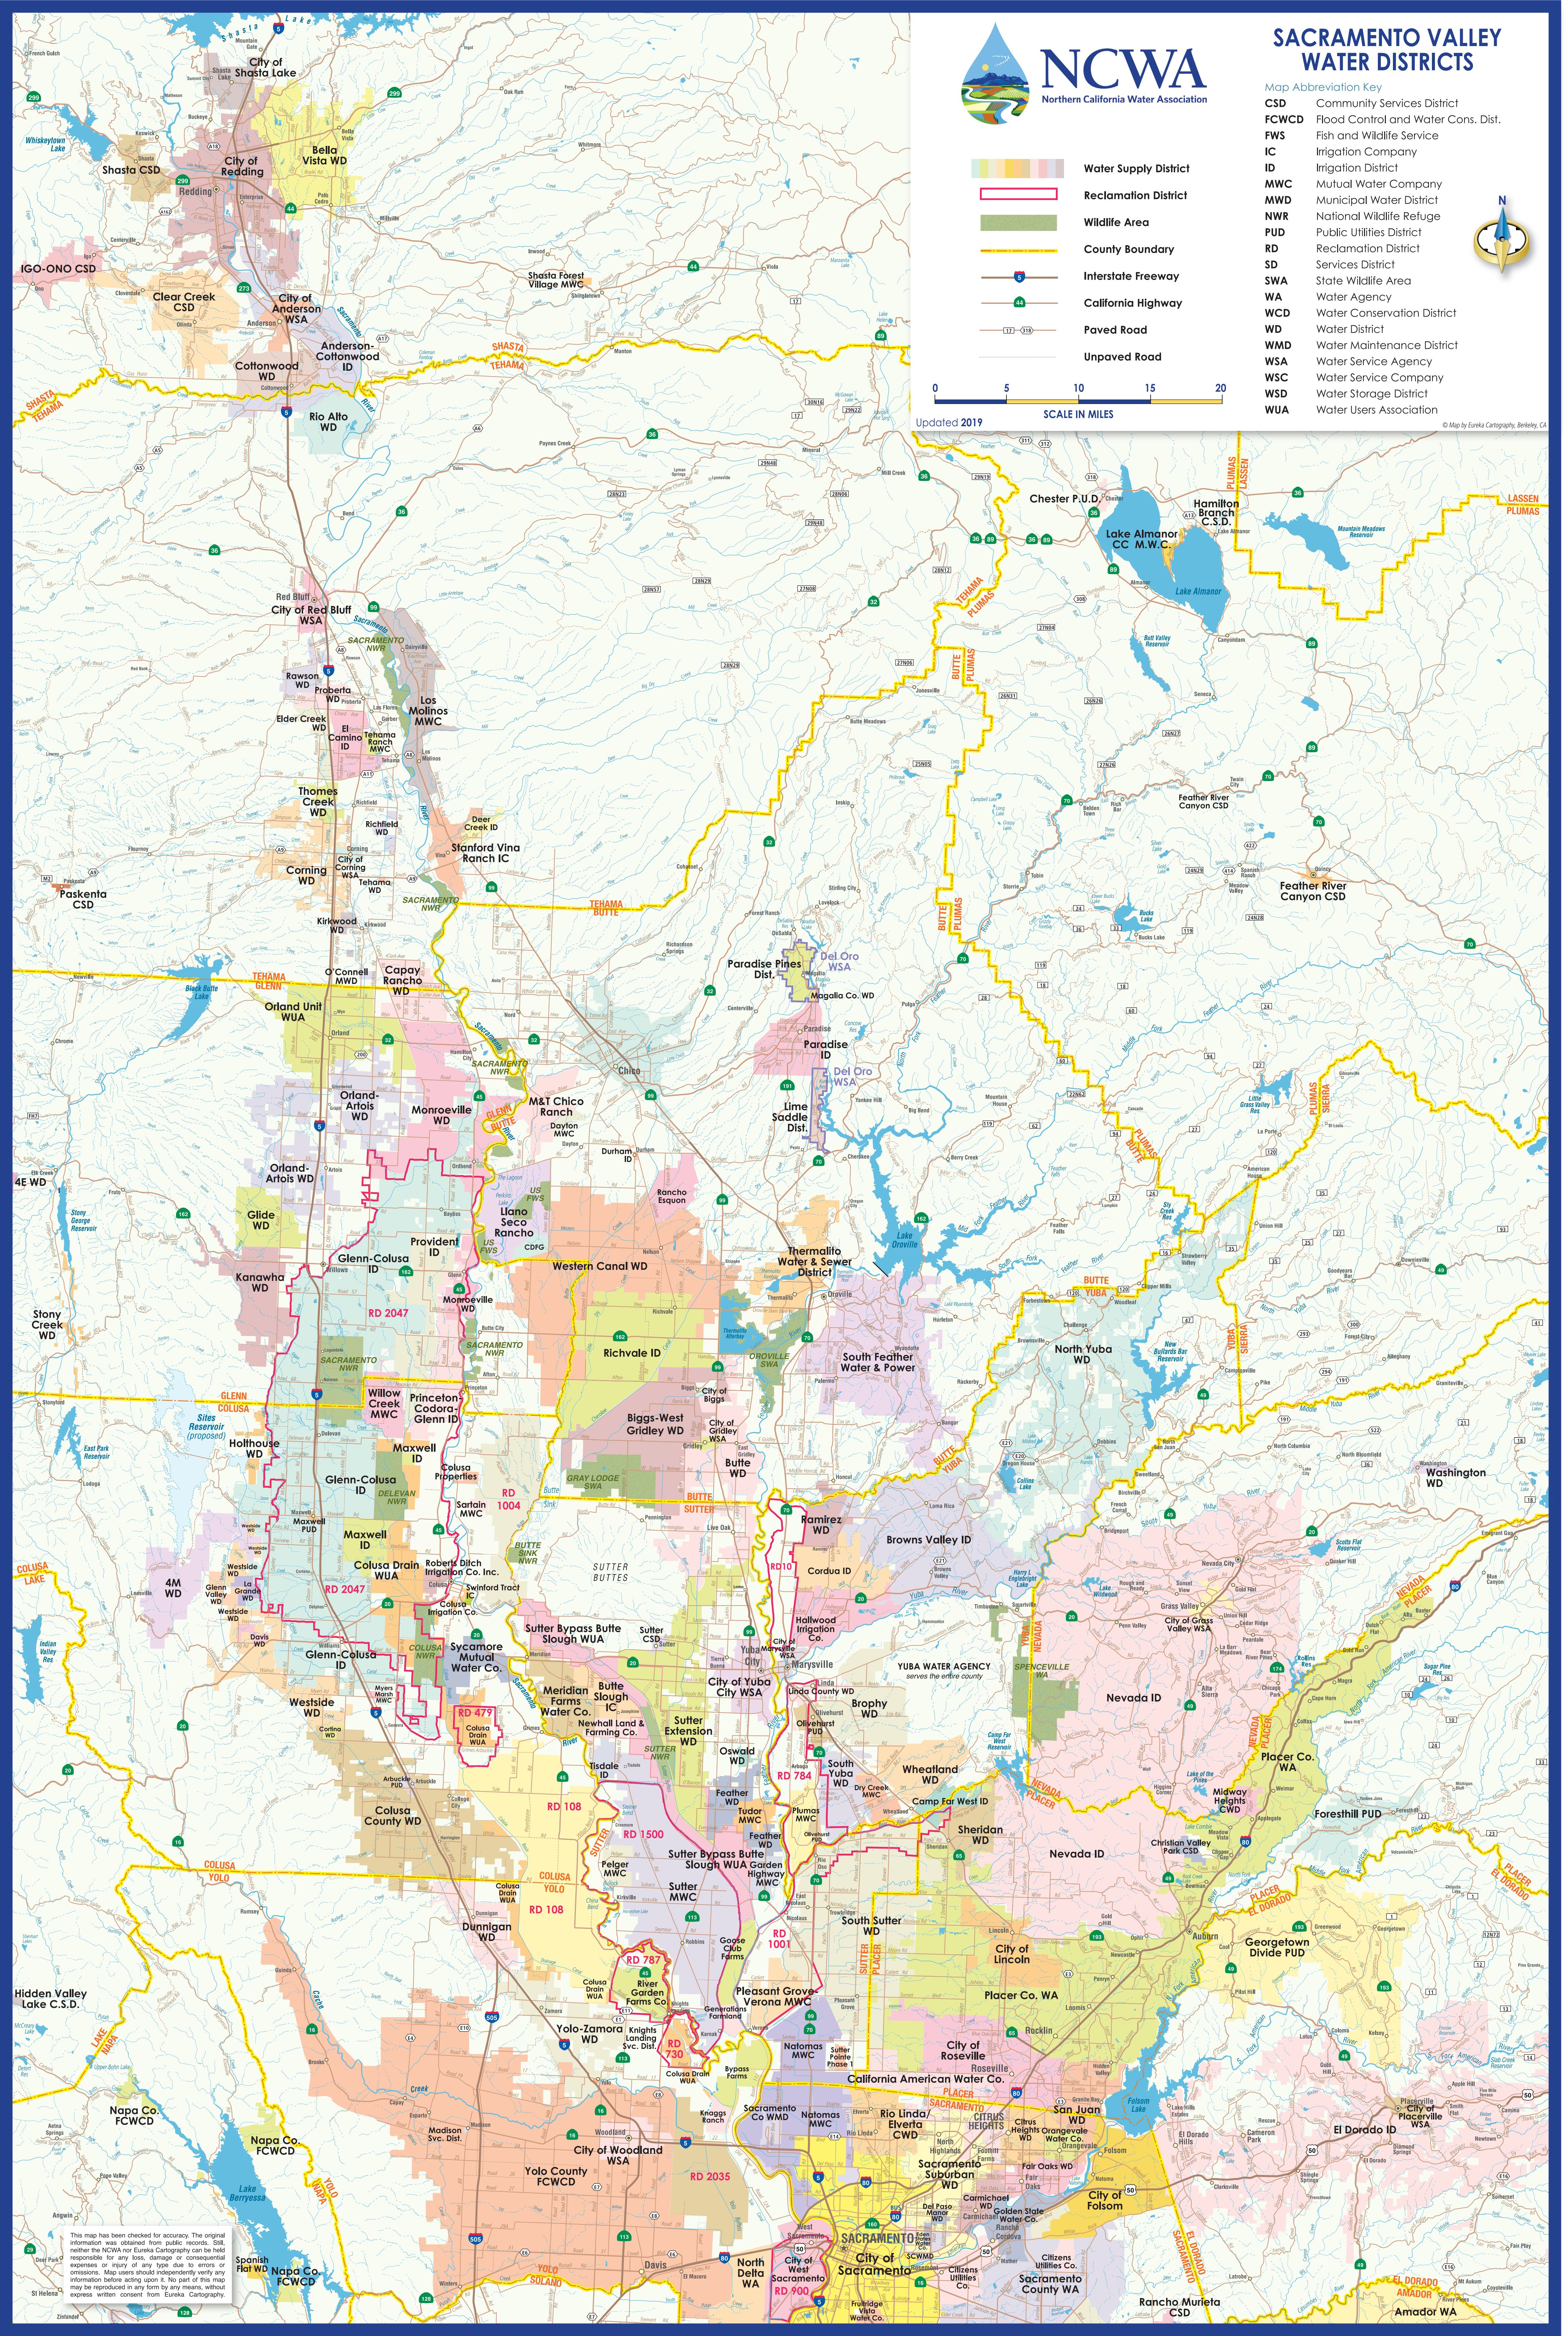

NCWA
Northern California Water Association

SACRAMENTO VALLEY WATER DISTRICTS

Map Abbreviation Key

- CSD Community Services District
- FCWCD Flood Control and Water Cons. Dist.
- FWS Fish and Wildlife Service
- IC Irrigation Company
- ID Irrigation District
- MWC Mutual Water Company
- MWD Municipal Water District
- NWR National Wildlife Refuge
- PUD Public Utilities District
- RD Reclamation District
- SD Services District
- SWA State Wildlife Area
- WA Water Agency
- WCD Water Conservation District
- WD Water District
- WMD Water Maintenance District
- WSA Water Service Agency
- WSC Water Service Company
- WSD Water Storage District
- WUA Water Users Association

- Water Supply District
- Reclamation District
- Wildlife Area
- County Boundary
- Interstate Freeway
- California Highway
- Paved Road
- Unpaved Road

Updated 2019

SCALE IN MILES